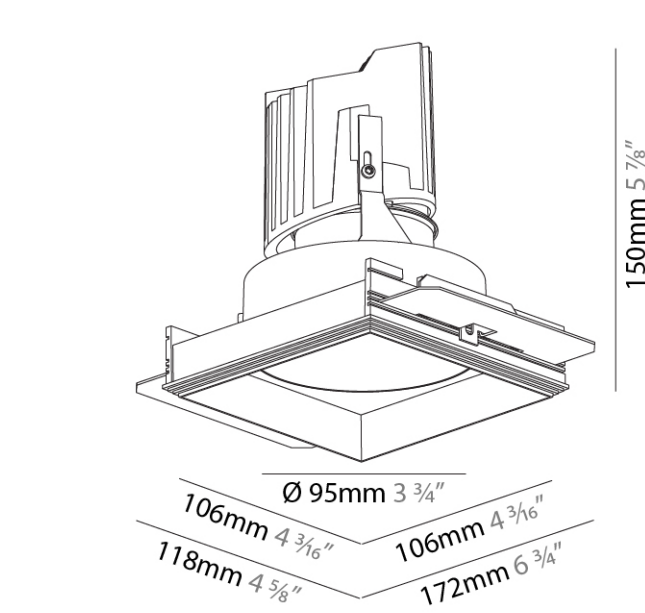

Shape: Square
Diameter (mm): 95
Diameter (in): 3 3/4
Length (mm): 106
Length (in): 4 3/16
Width (mm): 106
Width (in): 4 3/16
Depth (mm): 150
Depth (in): 5 7/8

Ceiling Thickness (mm): 10 / 12.5 / 15 / 25
Ceiling Thickness (in): 3/8 or 1/2 or 9/16 or 1

Min. Recessing Depth (mm): 170
Min. Recessing Depth (in): 6 11/16
Light Distribution: Downlight

Weight (kg): 0.705
Weight (lbs): 1.55

Fixture Finish: SSR / BKV / CWI / CRY / HAB / LAG / UFT / ITA / RUA / RUR / MIC / FTG / MYG / TWT / LOD / PUS / FRO / FUP / KIA / POP / BLS / SPG / MEY / GOH / GUM / CHC / COM / ABZ / JAG / OBR / MOS / ROR

Fixture Material: Aluminum Die Cast
Cut-out Measurements: 120mm / 4 3/4" x 120mm / 4 3/4"
Upon Request: Unique Ceiling Thickness

ELECTRICAL

Lamp Type: LED (Zhaga Standard)
Input Wattage (W): 15.5
Total Output Wattage (W): 14.5

Dimming: Tri-Mode (Non-Dimming and Phase Dimming (120Vac only) and 0-10V Dimming)

Driver Included: No
Driver Location: Recessed Housing
Driver Type: Constant Current - Universal
Driver Class: Class 2

Housing: See components
Input Voltage (V): 120 - 277
Constant Current (MA): 500

LED

Number of LEDs: 1
Color Temperature (°K): 2700 / 3000 / 3500 / 4000

Max. Delivered Lumen (lm): 940 / 980 / 1029 / 1050
Nominal Lumen (lm): 1386 / 1438 / 1511 / 1542

CRI: >90 CRI
Efficiency (%): 87.9 / 88.4 / 87.9
Lamp Life (hrs): 50000

Upon Request: RGB-W Tunable White Special Color Temperature Special LED

OPTICAL

Reflector: 20 / 40 / 60
Upon Request: Special Beam Angles

RATINGS AND CERTIFICATIONS
© 2024 Zaneen Lighting, Inc. 100-3382, F 416-247-9319, www.zaneen.com

Available for international specifications by adding 'INT' at the end of the existing Model #. For assistance on 'custom' specifications, contact zteam@zaneen.com. In a constant effort to supply the best product, we reserve the right to change specifications or materials without notice. The most recent specification sheets are found at zaneen.com

IP rating: IP20