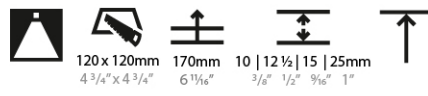

CRI: >90 CRI
 Efficiency (%): 87.9 / 88.4 / 87.9
 Lamp Life (hrs): 50000

Upon Request: RGB-W Tunable White Special Color Temperature Special LED

OPTICAL

Reflector: 20 / 40 / 60
 Upon Request: Special Beam Angles